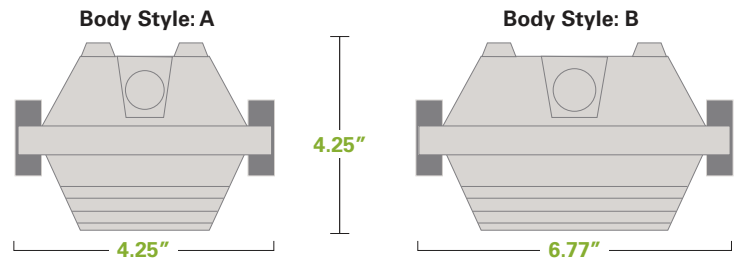

Maximum Weight: 15lbs/48" 32lbs/96"

Mounting Brackets included.

**FEATURES AND BENEFITS:**

- Magnilumen high lumen output light engine
- **Color Rendering Index (CRI)** 83
- **Minimum Ambient Temp (°F)** -4
- **Maximum Ambient Temp (°F)** 122
- **Dimming** 0-10v
- **Rated Life (L70)** 100,000
- **Warranty** 5 years