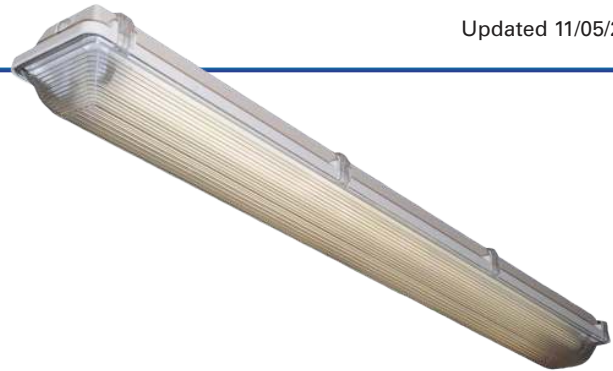

APPLICATION:

This fully weatherproof LED unit is designed for use in areas of wet location. Designed to withstand direct contact with rain this unit is corrosion resistant and waterproof. This unit is ideal in areas such as car washes, store fronts, parking garages, kitchens, and chemical plants. Vapor tight unit is capable of being hosed down for easy cleaning.

CONSTRUCTION:

Exterior housing is designed for single piece injection molded fiberglass/ plastic combination blend. Neoprene gasket and stainless steel pressure locks ensure waterproof seal. Interior gear tray is heavy gauge die formed steel which hinges to allow electrical raceway access while remaining attached to luminaire housing during installation and maintenance.

MOUNTING:

Vapor tight unit available with an stainless steel external hanging bracket. VT Series is watertight and must be drilled and sealed for each surface mounting or chain hanging application.

Maximum Weight: 15lbs/48" 32lbs/96"

Mounting Brackets included.

FEATURES AND BENEFITS:

- Magnilumen high lumen output light engine
- **Color Rendering Index (CRI)** 83
- **Minimum Ambient Temp (°F)** -4
- **Maximum Ambient Temp (°F)** 122
- **Dimming** 0-10v
- **Rated Life (L70)** 100,000
- **Warranty** 5 years

- **Voltage (V)** 120-277v
- **Operating Frequency (Hz)** 50/60
- **Powered by:**

	Part Number - (Body Style) - (Color)	Total Wattage	Board Qty/ Length	Lumens with/without board diffuser lens		Kelvin Temperature (must specify in part number)
				with	without	
2FT FIXTURES	ZL-CIT2-LED-2-(A/B)-MRK1210-(Color)	10W	1 - 2ft board	1200	1400	30K - 3000K 35K - 3500K 40K - 4000K 50K - 5000K
	ZL-CIT2-LED-2-(A/B)-MRK2220-(Color)	20W	2 - 2ft boards	2400	2840	
	ZL-CIT2-LED-2-(A/B)-MRK3220-(Color)	20W	3 - 2ft boards	2400	2840	
	ZL-CIT2-LED-2-(A/B)-MRK3230-(Color)	30W	3 - 2ft boards	3600	4260	
4FT FIXTURES	ZL-CIT2-LED-4-(A/B)-MRK1420-(Color)	20W	1 - 4ft board	2400	2840	30K - 3000K 35K - 3500K 40K - 4000K 50K - 5000K
	ZL-CIT2-LED-4-(A/B)-MRK2430-(Color)	30W	2 - 4ft boards	3600	4260	
	ZL-CIT2-LED-4-(A/B)-MRK2440-(Color)	40W	2 - 4ft boards	4800	5680	
	ZL-CIT2-LED-4-(A/B)-MRK2450-(Color)-HO	50W	2 - 4ft boards	6000	7100	
	ZL-CIT2-LED-4-(A/B)-MRK3440-(Color)	40W	3 - 4ft boards	4800	5680	
	ZL-CIT2-LED-4-(A/B)-MRK3450-(Color)	50W	3 - 4ft boards	6000	7100	
	ZL-CIT2-LED-4-(A/B)-MRK3460-(Color)	60W	3 - 4ft boards	7200	8520	
8FT FIXTURES	ZL-CIT2-LED-8-(A/B)-MRK2430-(Color)	30W	2 - 4ft boards	3600	4260	30K - 3000K 35K - 3500K 40K - 4000K 50K - 5000K
	ZL-CIT2-LED-8-(A/B)-MRK2440-(Color)	40W	2 - 4ft boards	4800	5680	
	ZL-CIT2-LED-8-(A/B)-MRK2450-(Color)	50W	2 - 4ft boards	6000	7100	
	ZL-CIT2-LED-8-(A/B)-2x-MRK2430-(Color)	60W	4 - 4ft boards	7200	8520	
	ZL-CIT2-LED-8-(A/B)-2x-MRK2440-(Color)	80W	4 - 4ft boards	9600	11,360	
	ZL-CIT2-LED-8-(A/B)-2x-MRK2450-(Color)-HO	100W	4 - 4ft boards	12,000	14,200	
	ZL-CIT2-LED-8-(A/B)-3x-MRK2430-(Color)-HO	90W	6 - 4ft boards	10,800	12,780	
	ZL-CIT2-LED-8-(A/B)-3x-MRK2440-(Color)-HO	120W	6 - 4ft boards	14,400	17,040	
	ZL-CIT2-LED-8-(A/B)-3x-MRK2450-(Color)-HO	150W	6 - 4ft boards	18,000	21,300	
	ZL-CIT2-LED-8-(A/B)-3x-MRK2460-(Color)-HO	120W	6 - 4ft boards	14,400	17,040